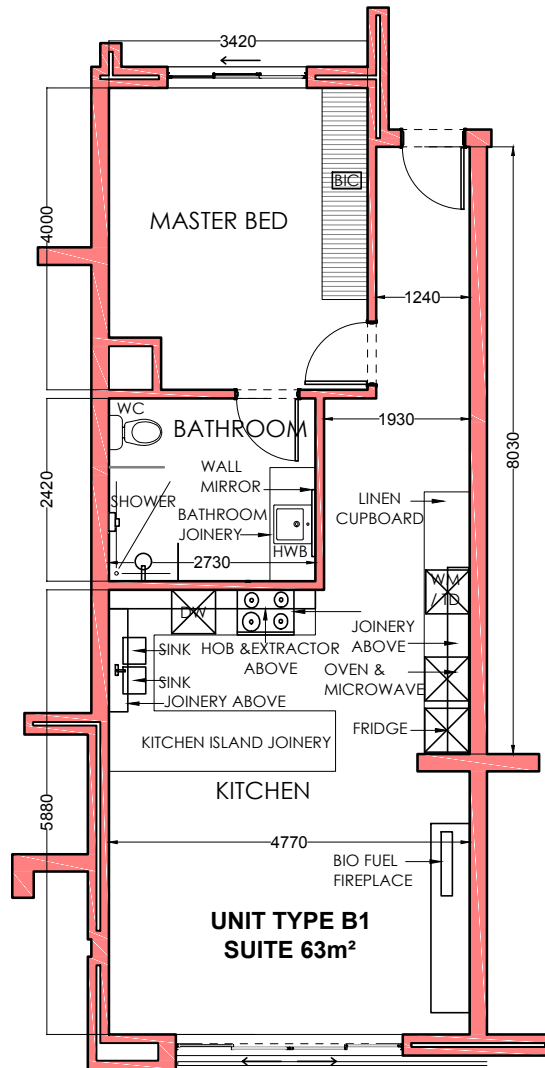

HARBOUR BAY VILLAGE THE MARINER

TYPICAL UNIT LAYOUT TYPE B1

UNIT TYPE B1 - TYPICAL DETAILS

Bedrooms: 1 , Bathrooms: 1 , Parking Bay: 1
Suite Size: 63m² , Total: 63m²